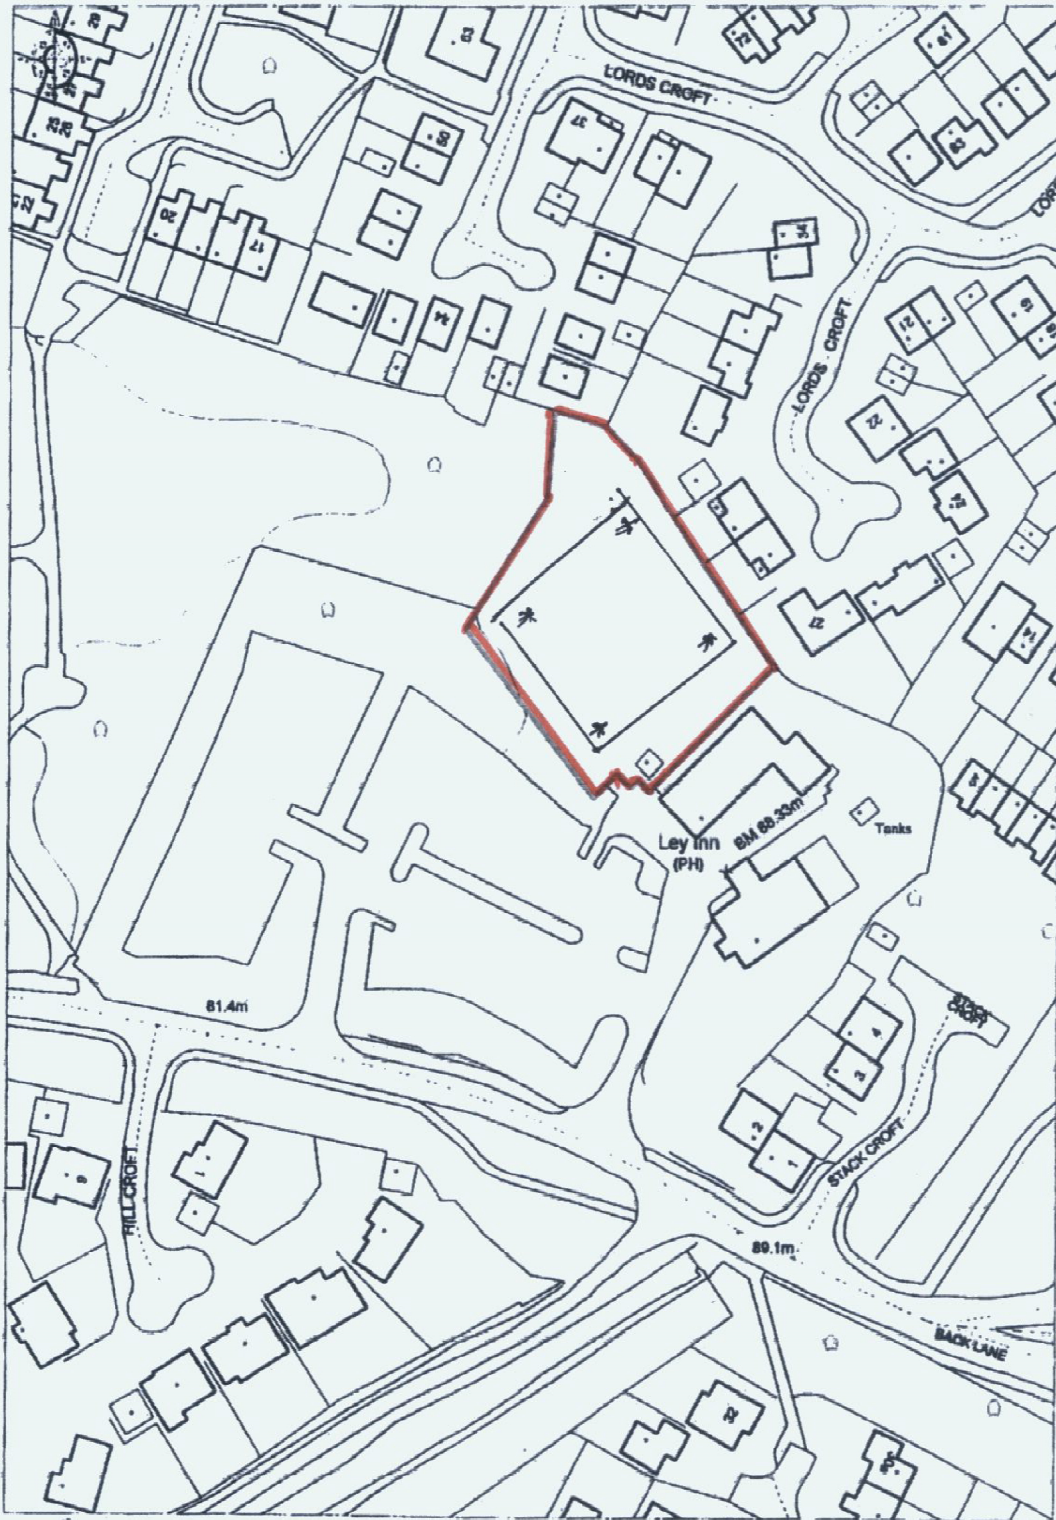

12/681

BOWLING GREEN ADJ LEY INN BACK LANE CLAYTON-LE-WOOD
CHORLEY PR6 7EU - PHC 40920

Ordnance Survey

© Crown Copyright 2008 All rights reserved. Licence number 100020449. Plotted Scale - 1:1250